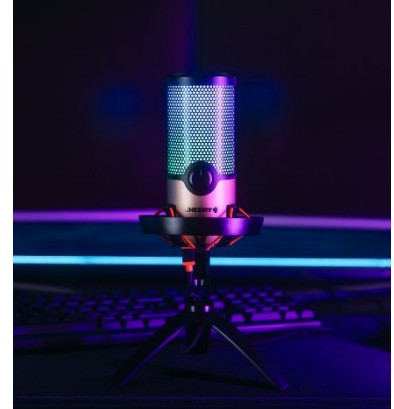

CHERRY UM MICROPHONE SERIES

CHERRY UM 3.0	CHERRY UM 6.0 ADVANCED	CHERRY UM 9.0 PRO RGB
1 polar pattern (cardioid)	2 polar patterns (cardioid, omnidirectional)	4 polar patterns (cardioid, omnidirectional, bidirectional, stereo)
Push-to-mute function	Push-to-mute function	Push-to-mute function
Headphone jack	Headphone jack	Headphone jack
Compatible with PC, Mac, PS4, PS5 (connection via USB-C cable)	Compatible with PC, Mac, PS4, PS5 (connection via USB-C cable)	Compatible with PC, Mac, PS4, PS5 (connection via USB-C cable)
Bit rate: 24 bit	Shock mount function	Shock mount function
Scanning rate: 96 KHz	Gain control	Gain control
Frequency response: 20 Hz - 20kHz	Bit rate: 24 bit	RGB lighting (different RGB color effects or single colors)
Dimensions: 160 x 140 x 263 cm	Scanning rate: 96 KHz	Bit rate: 24 bit
Weight: approx. 495 g	Frequency response: 20 Hz - 20kHz	Scanning rate: 96 KHz
	Dimensions: 160 x 144 x 272 cm	Frequency response: 20 Hz - 20kHz
	Weight: approx. 544 g	Dimensions: 160 x 144 x 272 cm
		Weight: approx. 555 g