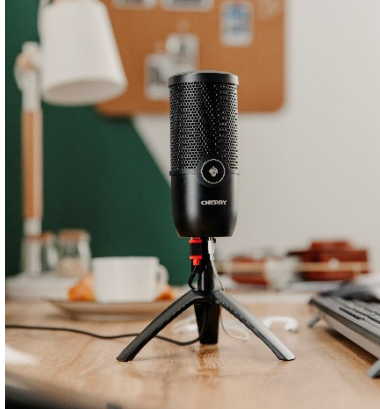

CHERRY UM MICROPHONE SERIES

CHERRY UM 3.0	CHERRY UM 6.0 ADVANCED	CHERRY UM 9.0 PRO RGB
1 polar pattern (cardioid)	2 polar patterns (cardioid, omnidirectional)	4 polar patterns (cardioid, omnidirectional, bidirectional, stereo)
Push-to-mute function	Push-to-mute function	Push-to-mute function
Headphone jack	Headphone jack	Headphone jack
Compatible with PC, Mac, PS4, PS5 (connection via USB-C cable)	Compatible with PC, Mac, PS4, PS5 (connection via USB-C cable)	Compatible with PC, Mac, PS4, PS5 (connection via USB-C cable)
Bit rate: 24 bit	Shock mount function	Shock mount function
Scanning rate: 96 KHz	Gain control	Gain control
Frequency response: 20 Hz - 20kHz	Bit rate: 24 bit	RGB lighting (different RGB color effects or single colors)
Dimensions: 160 x 140 x 263 cm	Scanning rate: 96 KHz	Bit rate: 24 bit
Weight: approx. 495 g	Frequency response: 20 Hz - 20kHz	Scanning rate: 96 KHz
	Dimensions: 160 x 144 x 272 cm	Frequency response: 20 Hz - 20kHz
	Weight: approx. 544 g	Dimensions: 160 x 144 x 272 cm
		Weight: approx. 555 g